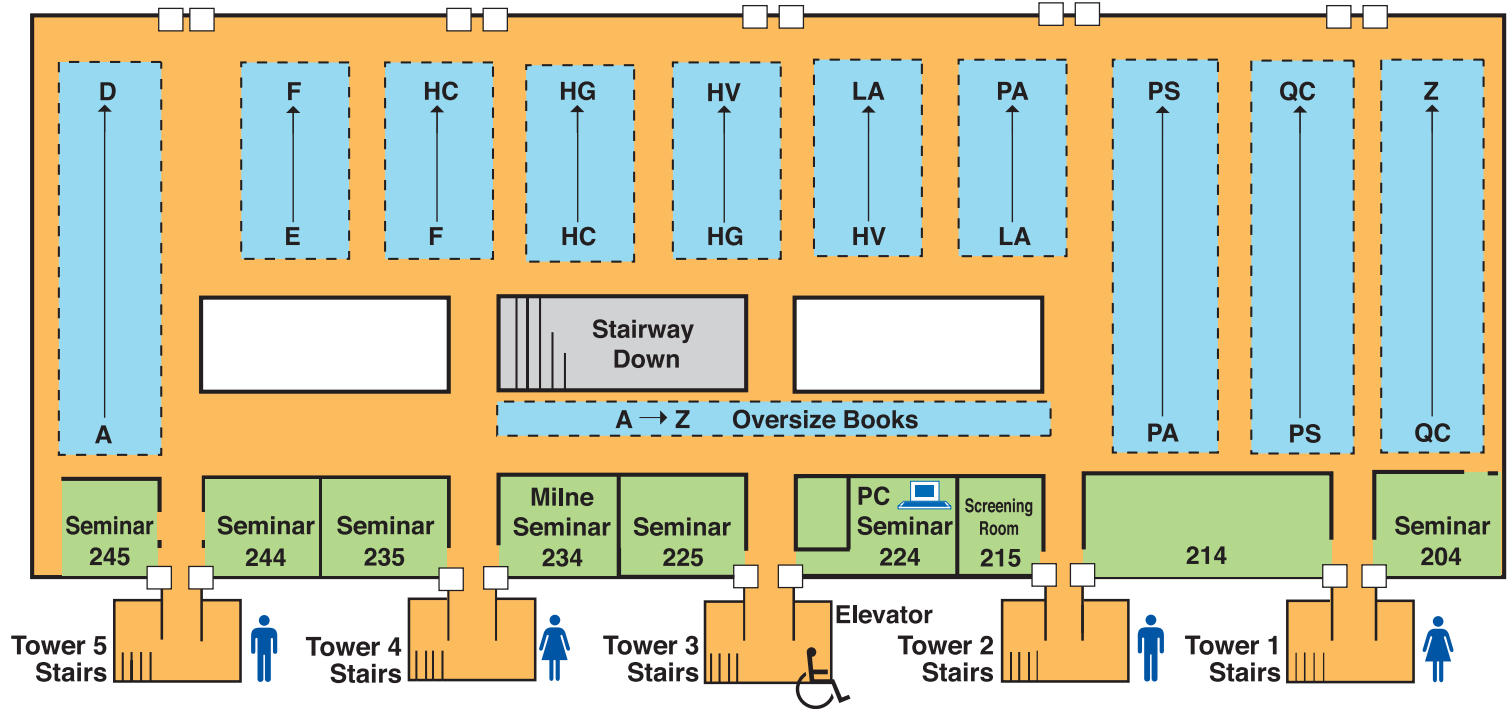

DRAKE MEMORIAL LIBRARY

TOP FLOOR

MAIN FLOOR

GROUND FLOOR

Key

- PC's
- Restrooms
- Copy machines
- Wheelchair accessible