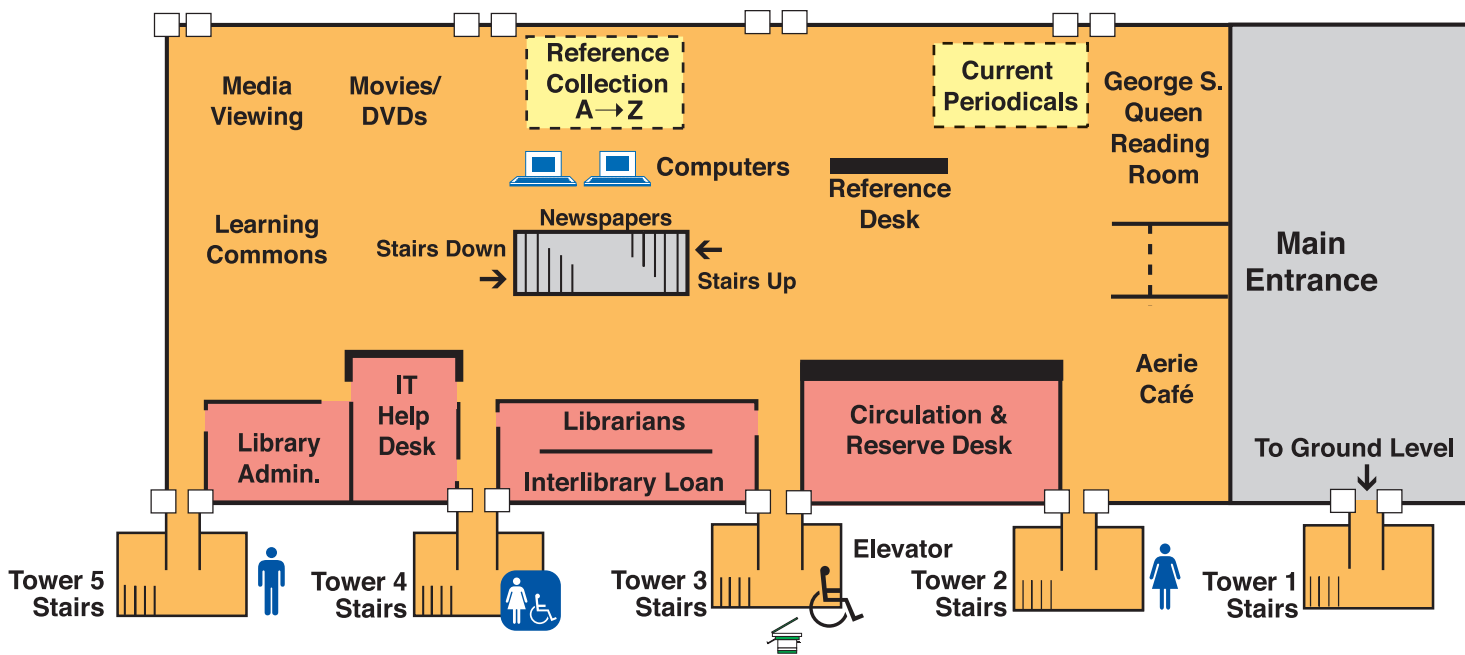

DRAKE MEMORIAL LIBRARY

TOP FLOOR

MAIN FLOOR

GROUND FLOOR

Key

- PC's
- Restrooms
- Copy machines
- Wheelchair accessible