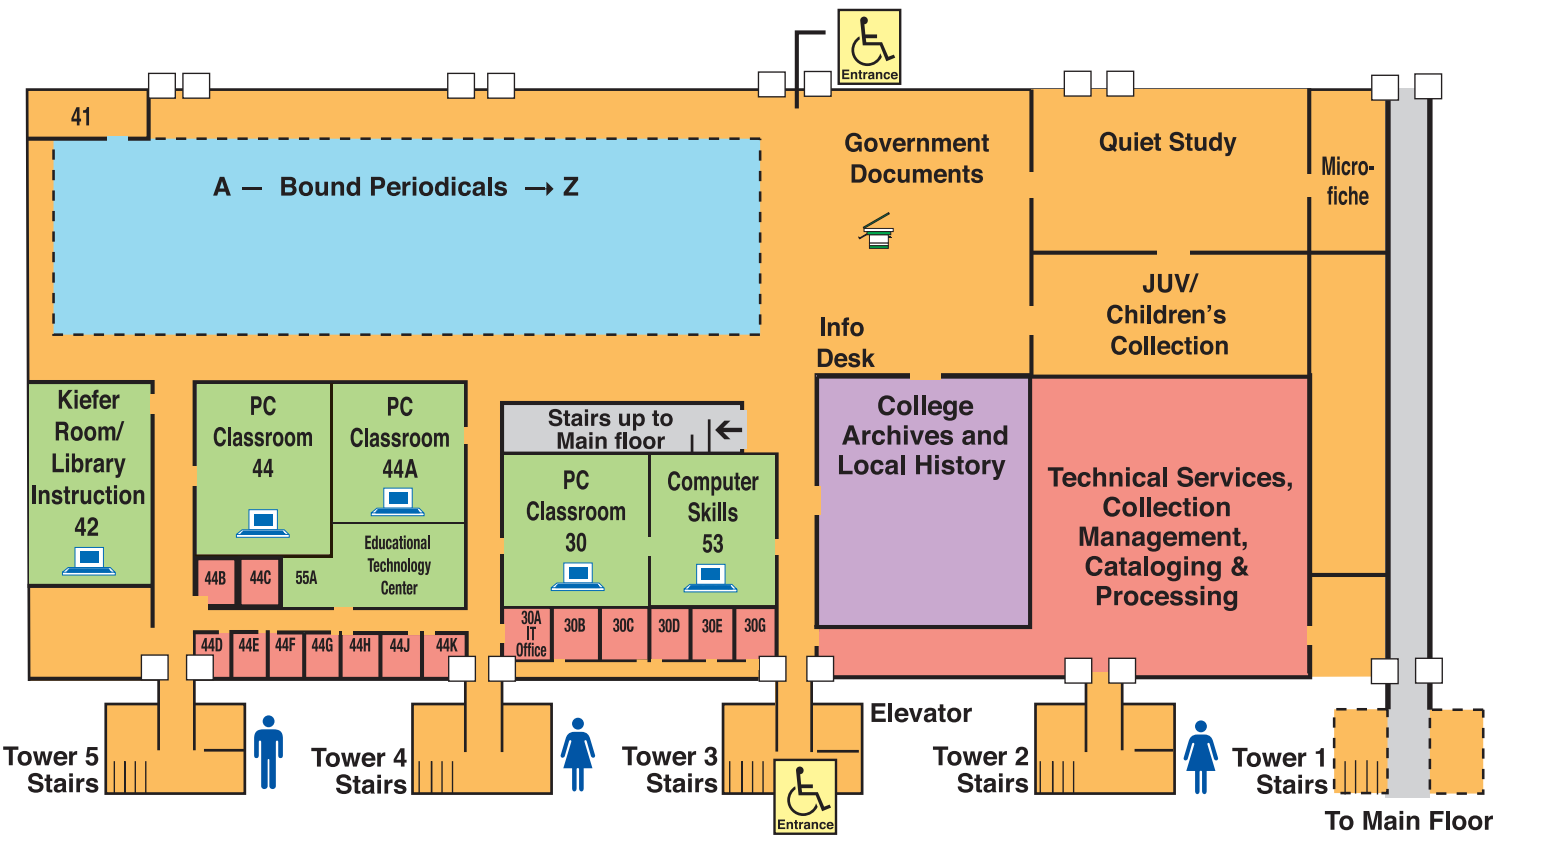

DRAKE MEMORIAL LIBRARY

TOP FLOOR

MAIN FLOOR

GROUND FLOOR

Key

- PC's
- Restrooms
- Copy machines
- Wheelchair accessible